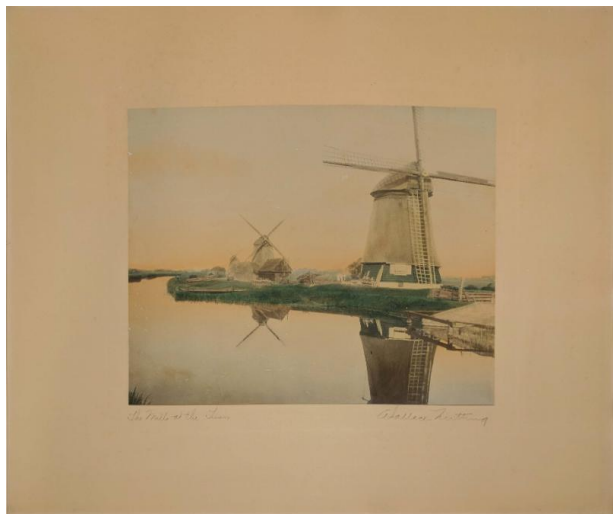

Basic Detail Report

The Mills at the Turn

Date

undated

Primary Maker

Wallace Nutting

Medium

hand colored photograph

Dimensions

Image: 10 3/8 × 13 1/4 inches (26.4 × 33.7 cm)